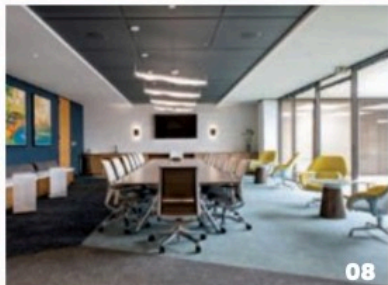

04

05

06

07

08

09

RESIDENTIAL

- 01 **New Construction: Entire Residence (Under 5,000 SF)**
Donna Figg Design
- 02 **New Construction: Entire Residence (Over 5,000 SF)**
Donna Figg Design
- 03 **Model Home/Show Home**
Donna Figg Design
- 04 **Traditional/Transitional: Kitchen**
Martha O'Hara Interiors
- 05 **Contemporary/Modern: Kitchen**
3 Fold Design Studio
- 06 **Traditional/Transitional: Dining Room**
Heather Scott Home & Design
- 07 **Traditional/Transitional: Living Space**
R Designs by Jane Reece
- 08 **Contemporary/Modern: Dining Room**
Jameson Interiors, Inc.
- 09 **Contemporary/Modern: Bathroom**
Kelle Contine Interior Design, LLC
- 10 **Bathroom: Remodel**
Kelle Contine Interior Design, LLC
- 11 **Traditional/Transitional: Bathroom**
Lauren Allyn Interiors
- 12 **Traditional/Transitional: Bedroom**
Slaughter Design Studio, LLC
- 13 **Kitchen: Remodel**
Heather Scott Home & Design
- 14 **Child/Youth Bedroom**
Heather Scott Home & Design
- 15 **Historic Preservation**
Jameson Interiors, Inc.
- 16 **Outdoor Living**
Donna Figg Design
- 17 **Individual/Unique Space**
Kelle Contine Interior Design, LLC